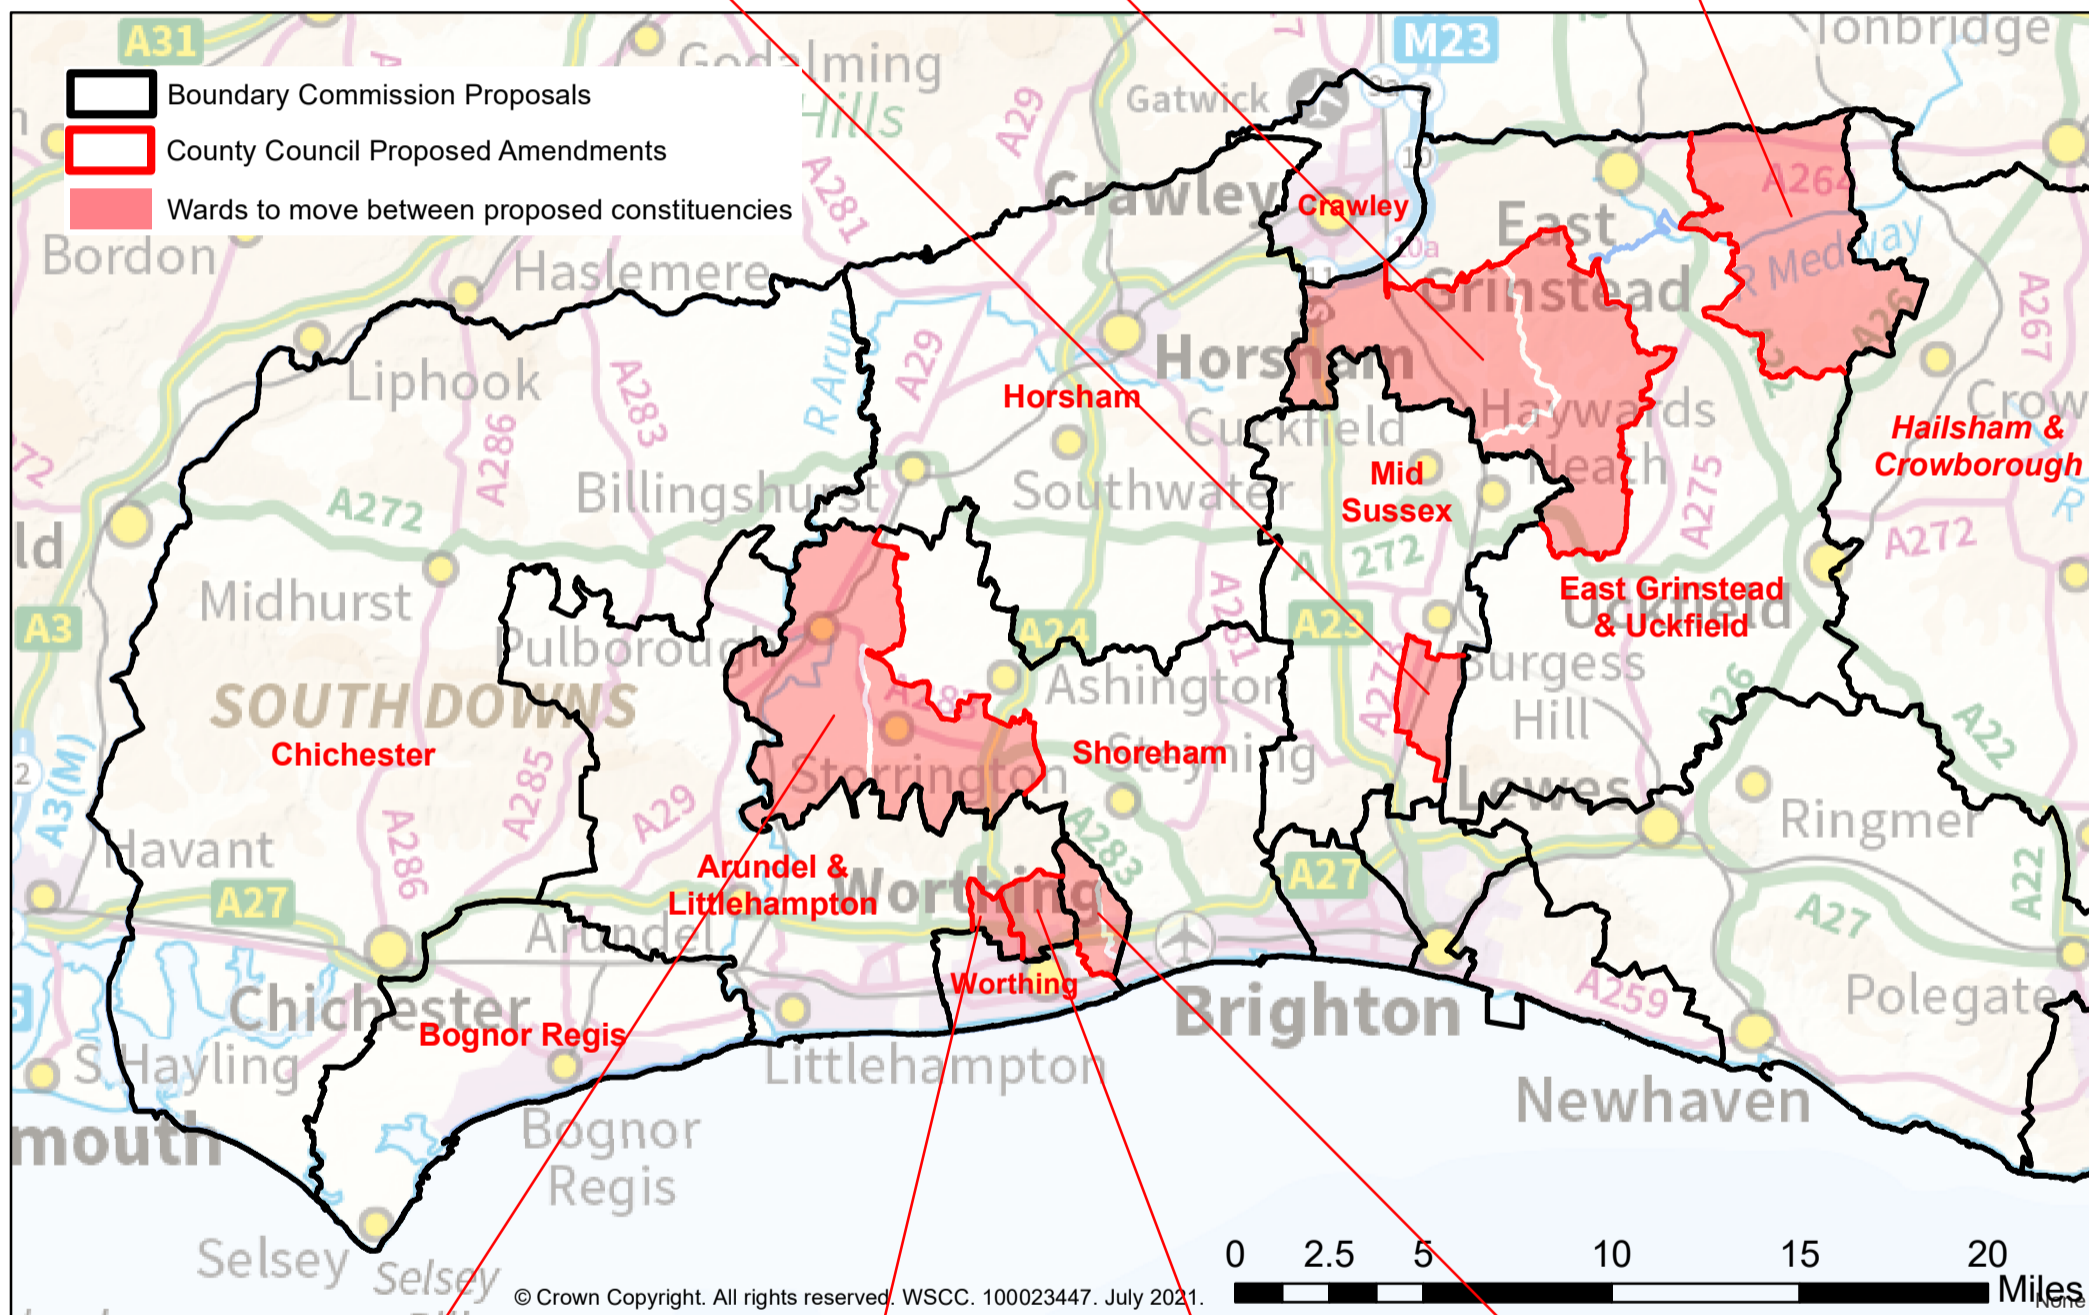

# Proposed 2023 Parliamentary Constituencies

Pulborough, Coldwaltham & Amberley and Storrington & Washington Wards to move from Shoreham to Arundel & Littlehampton

Salvington Ward to move from Arundel & Littlehampton to Worthing

Offington Ward to move from Arundel & Littlehampton to Shoreham

Peverel and Cokeham Wards to move from Worthing to Shoreham

### South of County Cluster